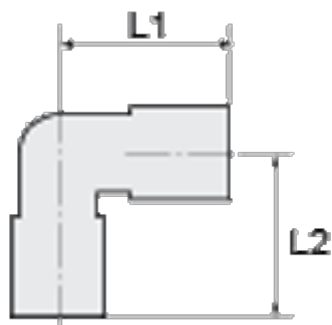

Article number: 58648008ES

Description: Stainless steel, angle 48.008 ES, Ø8/ Ø8

Measures

L1 = 22

L2 = 18